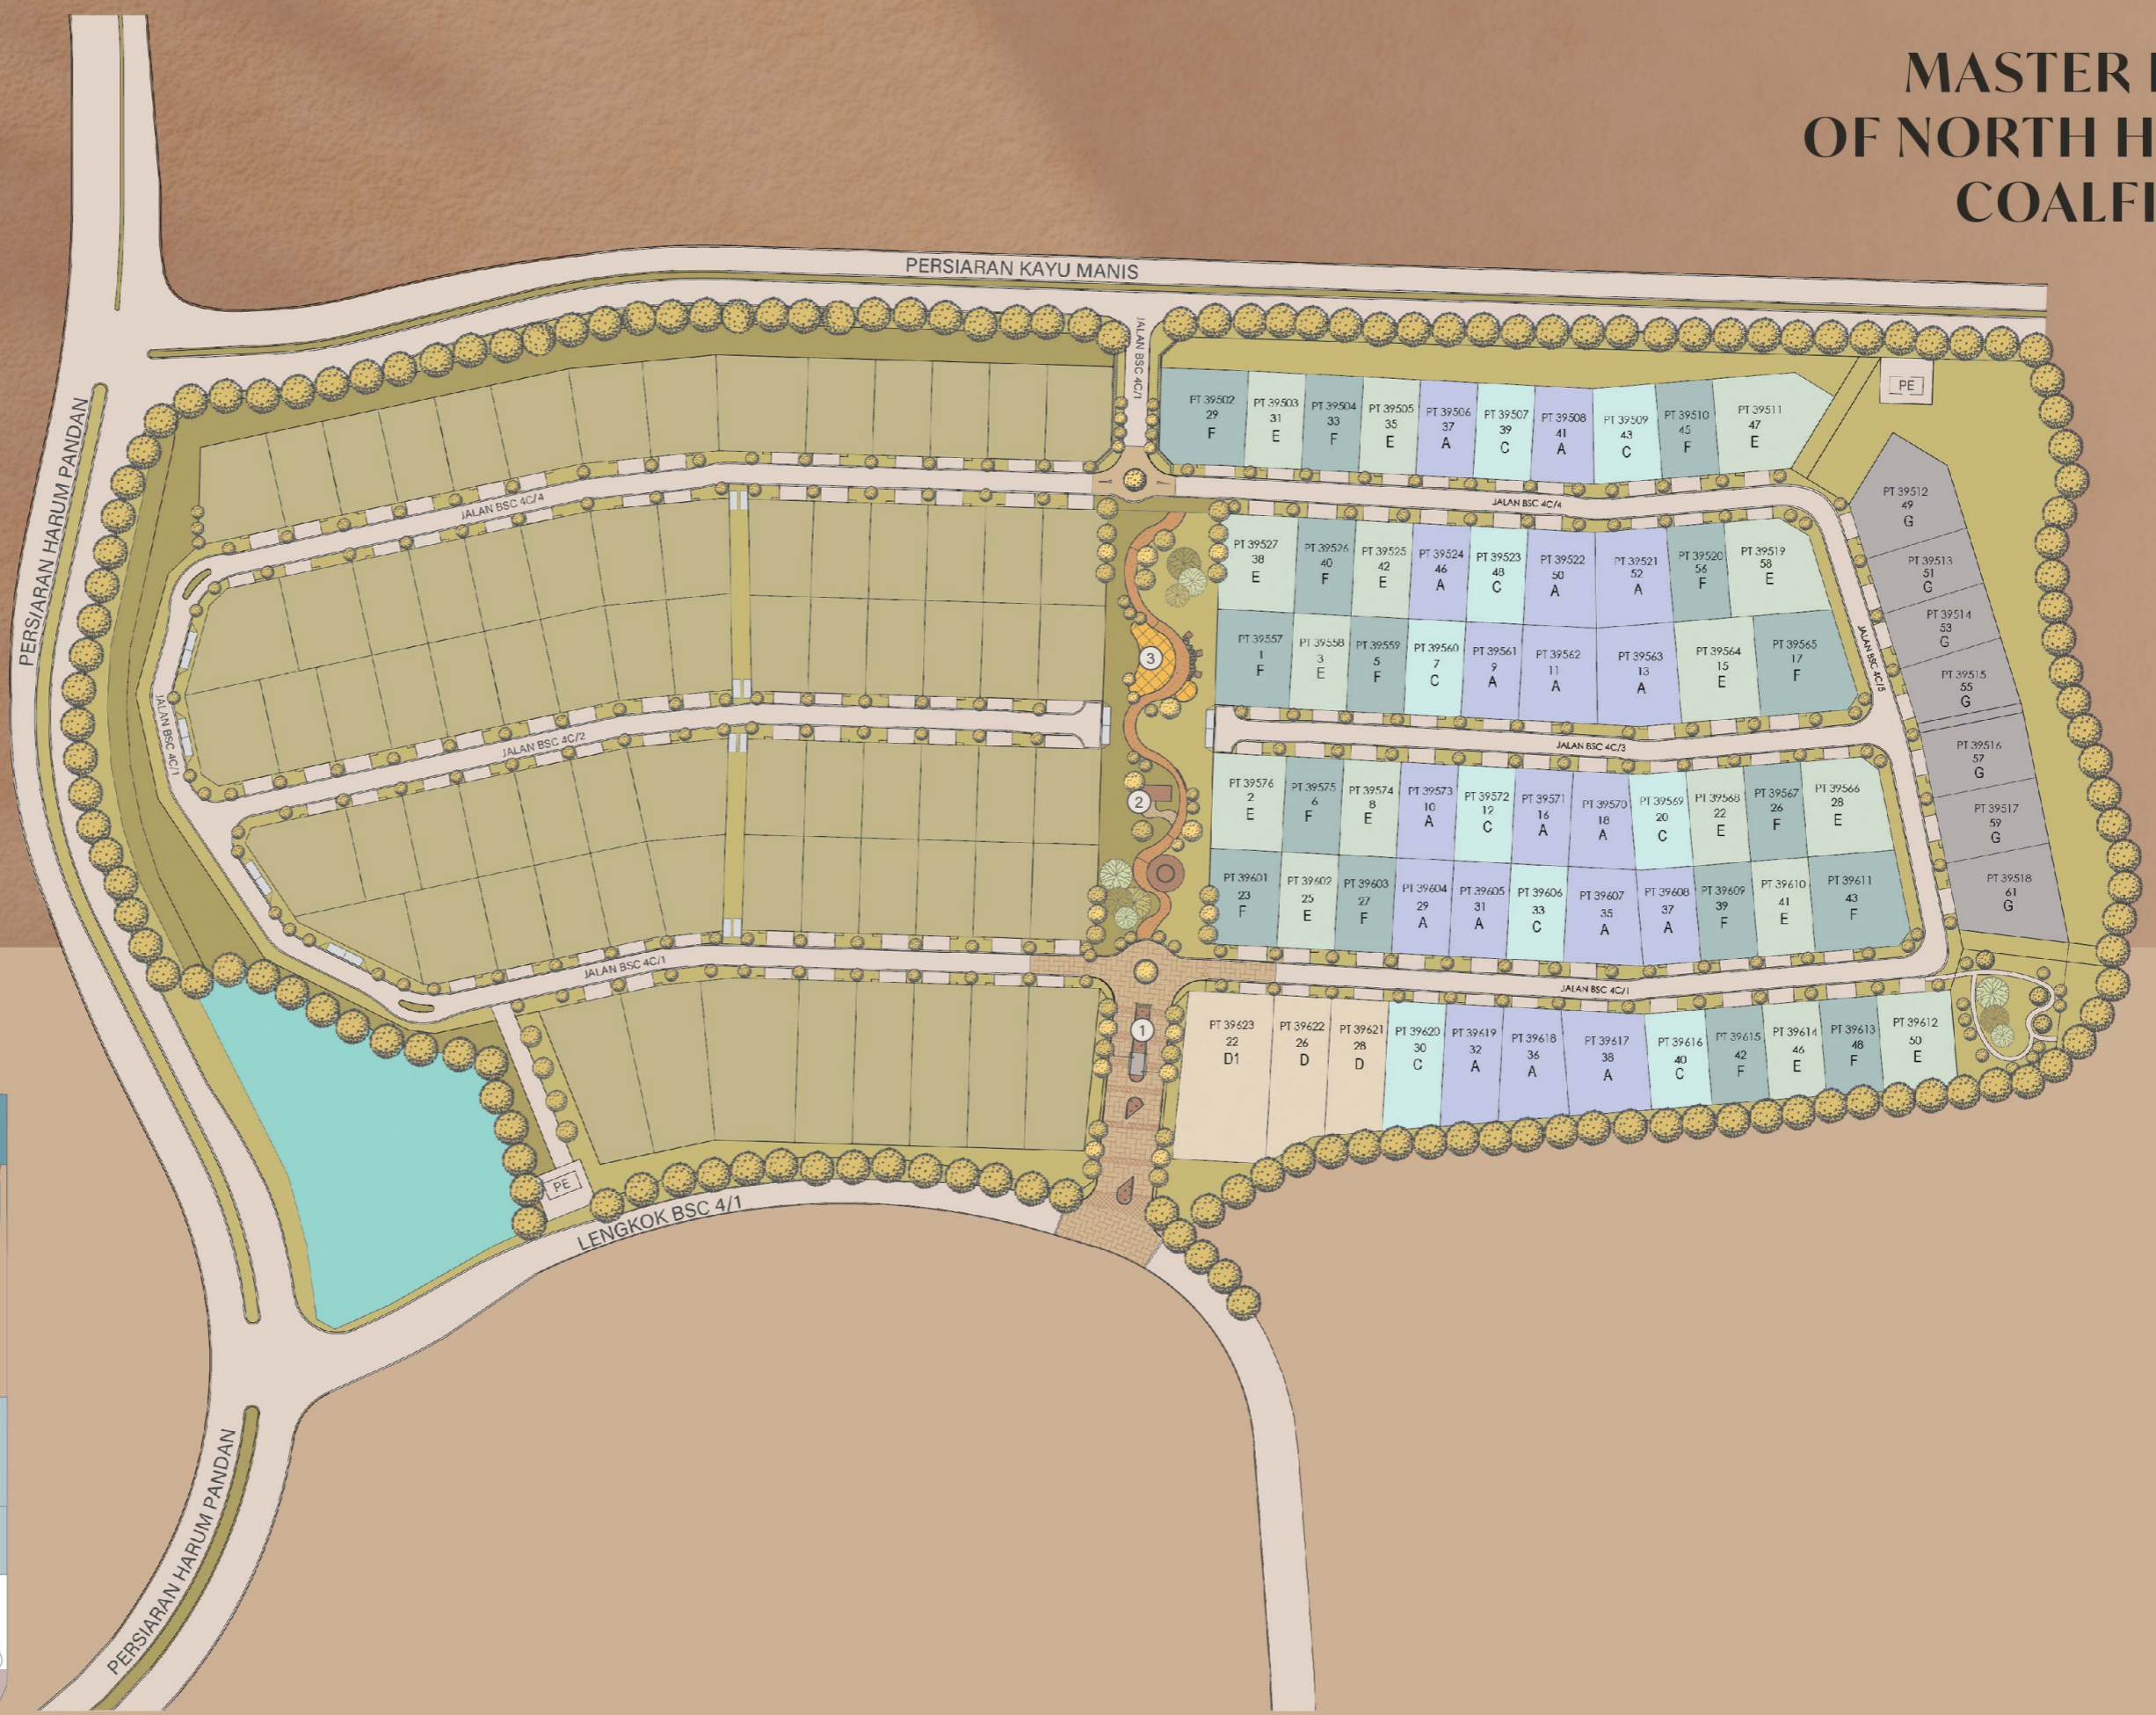

# MASTER PLAN OF NORTH HAVEN COALFIELDS

- North Haven Coalfields
- Residential
- Commercial & Amenities
- School
- Affordable Homes
- Residents' Clubhouse

- Legend**
- TYPE A
  - TYPE C
  - TYPE D
  - TYPE E
  - TYPE F
  - TYPE G
- ① Guardhouse
  - ② Gazebo
  - ③ Children Playground